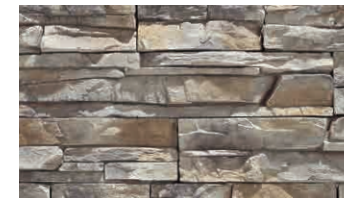

DARK RUNDLE®

DAYBREAK

DRY CREEK®

KORYAK RIDGE™

NANTUCKET

SANTA FE

SILVER LINING

MOUNTAIN LEDGE