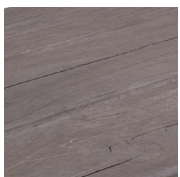

Bridgewood Step

barkman

Paths

Patios

Grand Patios

The Authentic Look of Wood in a Concrete Step

The Bridgewood step features a realistic wood texture created from actual wood timbers. Unlike traditional wood surfaces, Bridgewood will never rot or warp.

Sizes (L x W x H)

1200 x 400 x 140 mm
47.24 x 17.75 x 5.51 in

Colours

Cedar Brown

Weathered Grey

Patterns

Compact subbase and free-draining granular material should be compacted to a minimum of 95% of the maximum dry density.