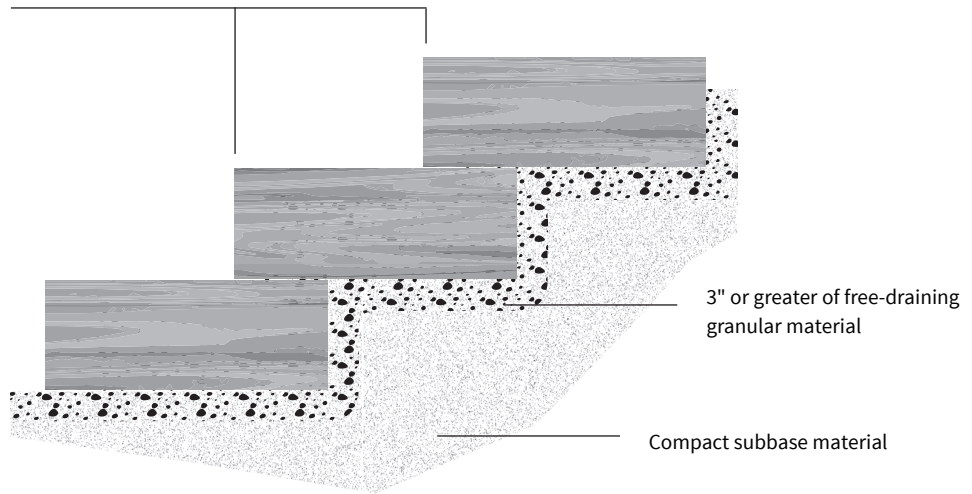

Bridgewood Step

barkman

Paths

Patios

Grand Patios

The Authentic Look of Wood in a Concrete Step

The Bridgewood step features a realistic wood texture created from actual wood timbers. Unlike traditional wood surfaces, Bridgewood will never rot or warp.

Sizes (L x W x H)

1200 x 400 x 140 mm
47.24 x 17.75 x 5.51 in

Colours

Cedar Brown

Weathered Grey

Patterns

Compact subbase and free-draining granular material should be compacted to a minimum of 95% of the maximum dry density.

Ideal tread 12" or more

Bundle Configurations

Type	Unit (L x W x H)		Weight lbs	Bundle	
	mm	in		Units	lbs
Bridgewood 48" Steps	1200 x 451 x 140	47.24 x 17.75 x 5.51	380	8	3040

Steinbach Office

152 Brandt Street
Steinbach, MB R5G 0R2
T (800)-461-2278
F (204)-326-5915