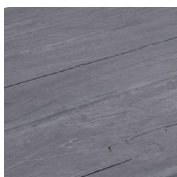

Bridgewood Step

barkman

Paths

Patios

Grand Patios

The Authentic Look of Wood in a Concrete Step

The Bridgewood step features a realistic wood texture created from actual wood timbers. Unlike traditional wood surfaces, Bridgewood will never rot or warp.

Sizes (L x W x H)

1200 x 400 x 140 mm
47.24 x 17.75 x 5.51 in

Colours

Cedar Brown

Weathered Grey

Patterns

Compact subbase and free-draining granular material should be compacted to a minimum of 95% of the maximum dry density.